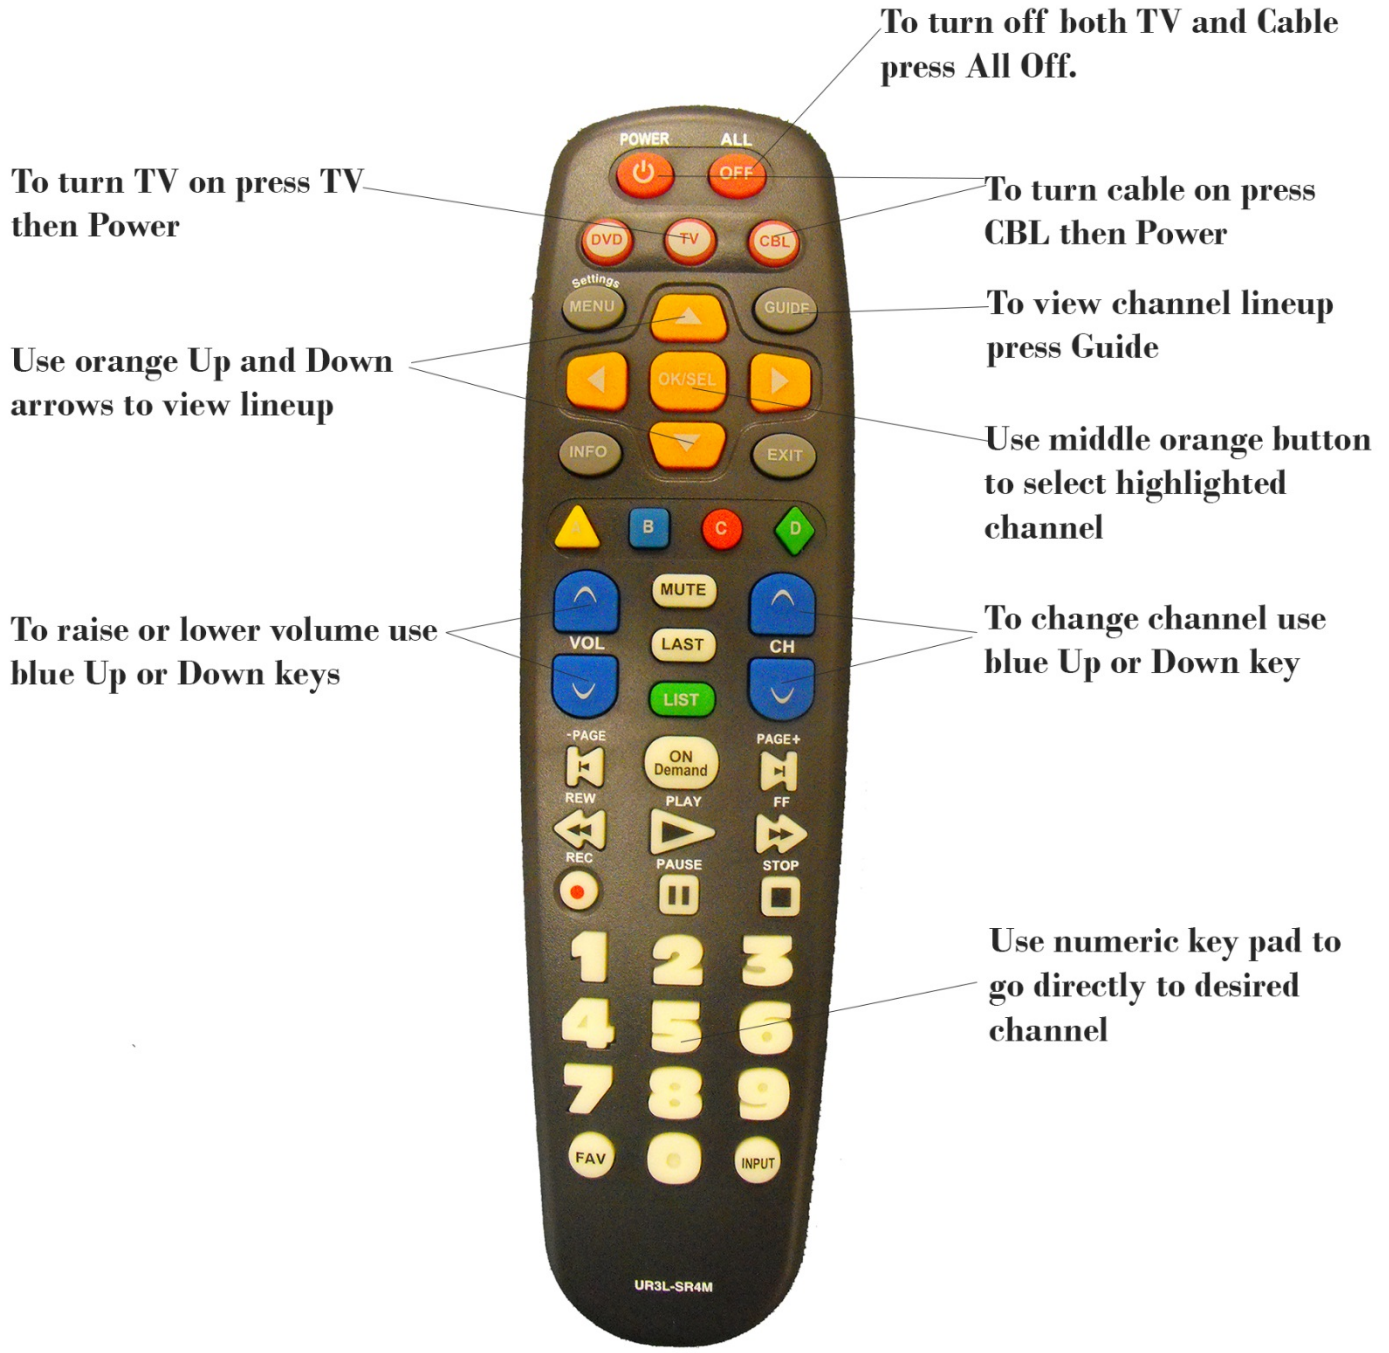

# ElbertonNET

To turn TV on press TV then Power

To turn off both TV and Cable press All Off.

To turn cable on press CBL then Power

Use orange Up and Down arrows to view lineup

To view channel lineup press Guide

Use middle orange button to select highlighted channel

To raise or lower volume use blue Up or Down keys

To change channel use blue Up or Down key

Use numeric key pad to go directly to desired channel